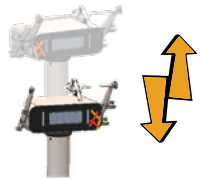

LARGE VOLUME GRAVIMETRIC DILUTOR

Combine speed and comfort !

DILUWEL XL®

Dilution time : 36 seconds for 3750g
New record !

Motorised arm
Avoid cross contamination

7" touchpad
Gloves friendly

Colored display tower
Adjustable height (from 34 to 50 cm)

Precision balance
From 1 to 5kg

Remote pump
Optimize your workflow

Ideal under biosafety cabinets !

Waterproof ambidextrous control panel . .
Industrial quality

A MULTIFUNCTION DILUTER :

Go for a mode and choose the best holders for your applications !

LABPAGE® Your analysis traceability from your PC

Optimal compatibility with the media preparators **MEDIAWEL®**

 Perfect combo for speed record !

TECHNICAL SPECIFICATIONS

Quick distribution	36 sec for 3750g / 12 sec for 1250g / 8 sec for 250g / 7sec for 100g
Precision	> 99%
Integrated bubble level	✓
Motorized dispensing head	✓
Programs	Unlimited
Users	Unlimited
Diluents	Unlimited
Weighing range	From 0.01 to 5000g
Dilution factor	From 1.00 to 1/100.00
Dose program	✓
Powder program	✓
Auto-start	✓
Auto-tare	✓
Automated daily check and calibration	✓
Waterproof device - easy to clean	✓
4 USB ports - RJ45	✓
Remote pumps	2
7" touchpad	✓
Interactive upper display (color codes)	✓
Portrait compacity (L x P x H)	220 x 550 x 440 mm
Landscape compacity (L x P x H)	420 x 400 x 440 mm
Weight	Pump : 8kg / Balance : 7kg / Distribution head : 4kg / Tablet : 1kg
Power supply	230V or 120V / 50 – 60 Hz
Warranty	1 year
Country of origin	France